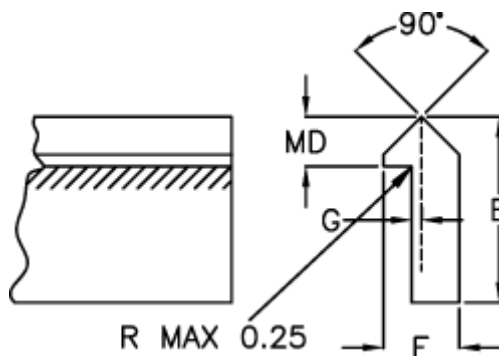

Data Sheet

Article number: 055611500

Description: Single edge track TS1 1500mm

Measures

E = 11.09

F = 4.74

G = 0.78

Kg/m = 0.272

MD(T) = 3.17